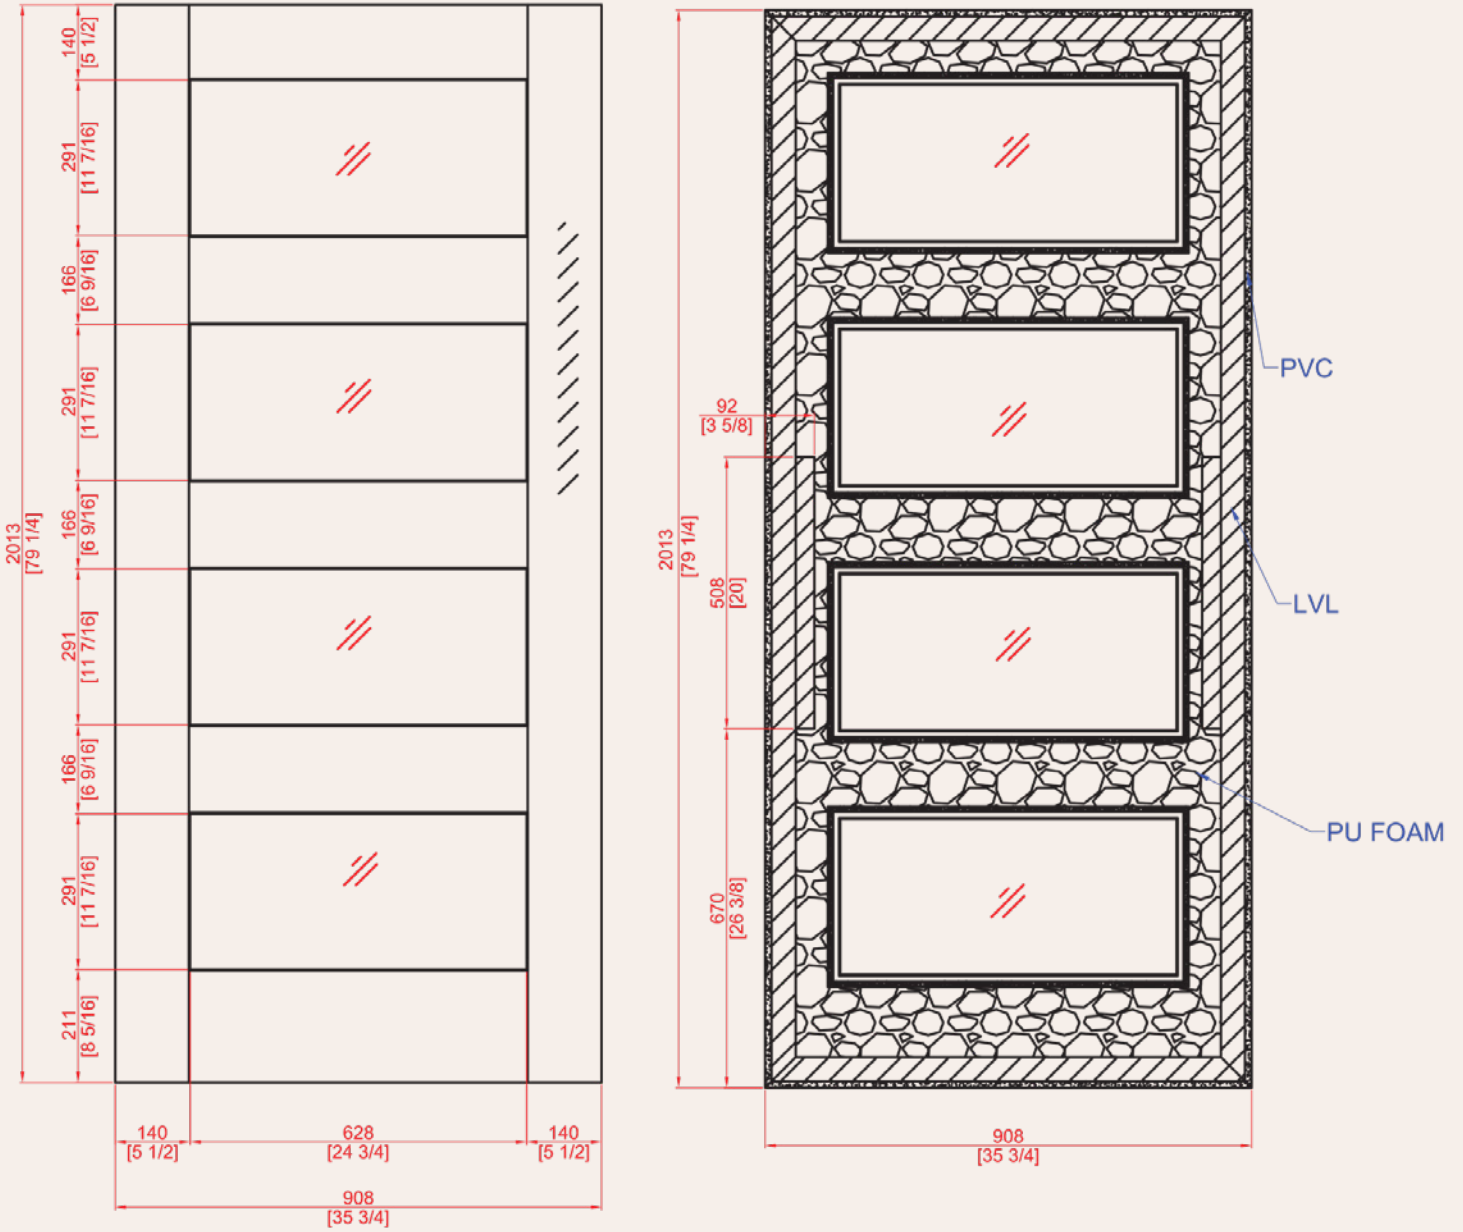

*2-8/3-0x6-8 & 2-8/3-0x8-0 Full Lite Smooth Flush Glazed*

Full Lite

Shown with Clear Low-E  
FGFULLE2868  
FGFULLE3068

Full Lite

Shown with Clear Low-E  
FGFULLE2880  
FGFULLE3080

Line Drawings