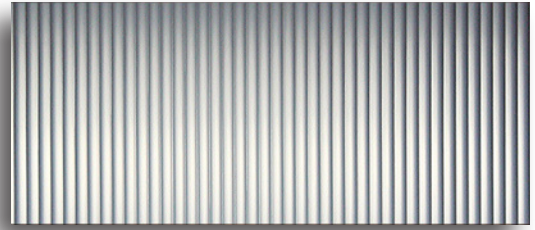

Glass Selections

FG5GPWR3680
Reeded FlGlz