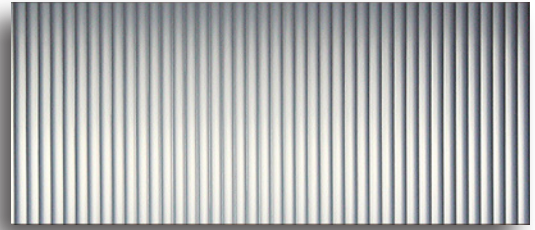

Glass Selections

FG1LVR3080
Reeded FlGlz