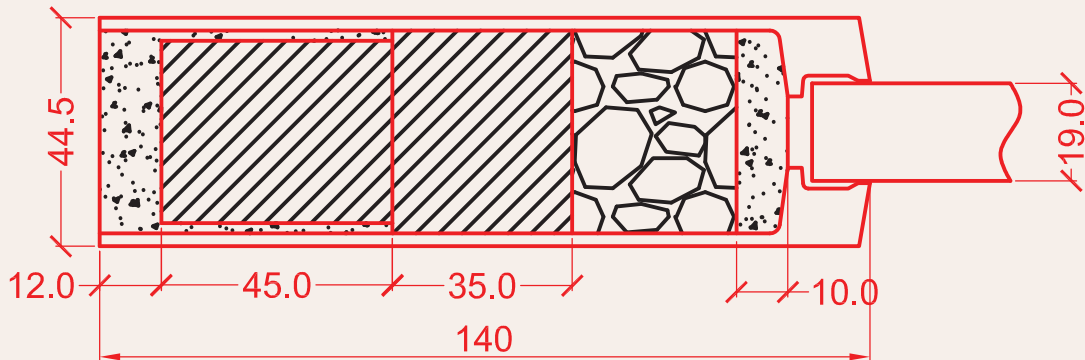

*2-8/3-0x6-8 & 2-8/3-0x8-0 Full Lite Smooth Flush Glazed*

Full Lite

Shown with Clear Low-E  
FGFULLE2868  
FGFULLE3068

Full Lite

Shown with Clear Low-E  
FGFULLE2880  
FGFULLE3080

Line Drawings