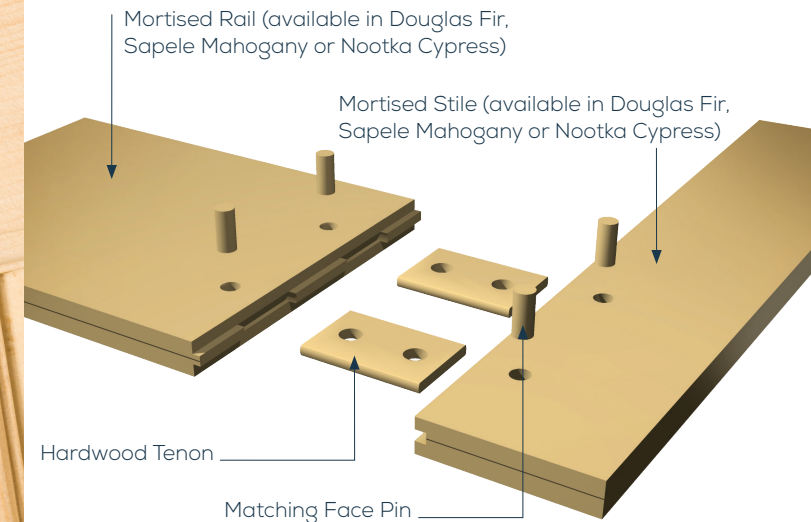

VIEW ENTIRE **NANTUCKET COLLECTION**
simpsondoor.com/nantucket

77860

Shown in Douglas fir with 77260 sidelights with flat panels and optional shaker sticking

77860 FP

Shown in Douglas fir with 77260 sidelight with flat panels, optional shaker sticking and sea spray glass. Privacy Rating 5.

EXTENDED WARRANTY

- 10-year warranty on doors made from Douglas Fir, Sapele Mahogany and Nootka Cypress
- No building overhang required

UNBEATABLE CONSTRUCTION

- Mortise-and-tenon joinery with face-driven pins
- Two-piece laminated stile-and-rail construction
- Divided lite doors made with SDL construction
- Design pressure ratings of DP50