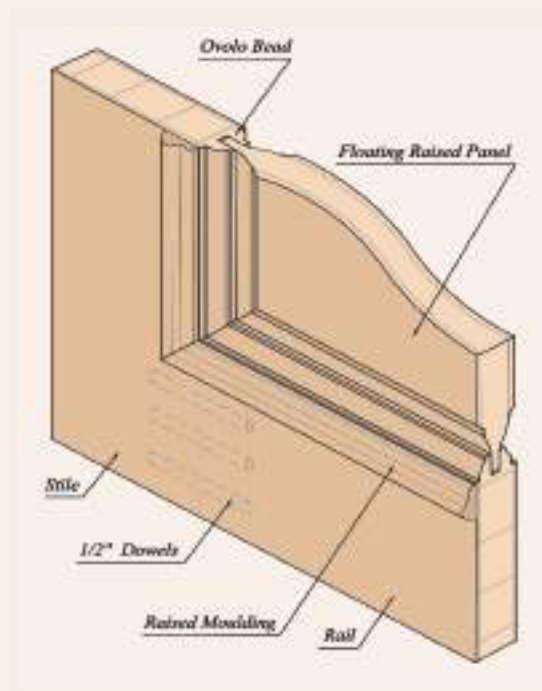

Mahogany Door Corner

Unit configurations: 1-4,
7-8, 12 See page 5 for more information.