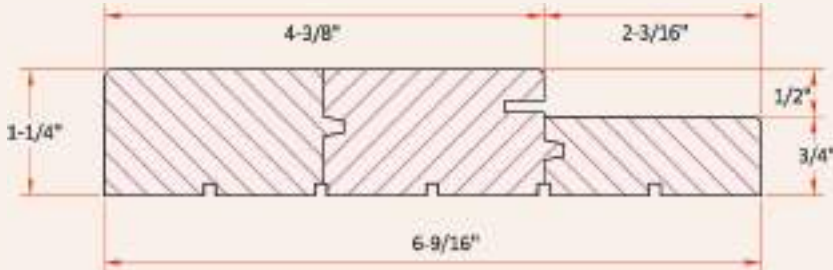

MJ680 6-9/16" Mahogany Jamb 8-0 100" (1-3/4" thick door)
KAJ680 6-9/16" Knotty Alder Jamb 8-0 100" (1-3/4" thick door)