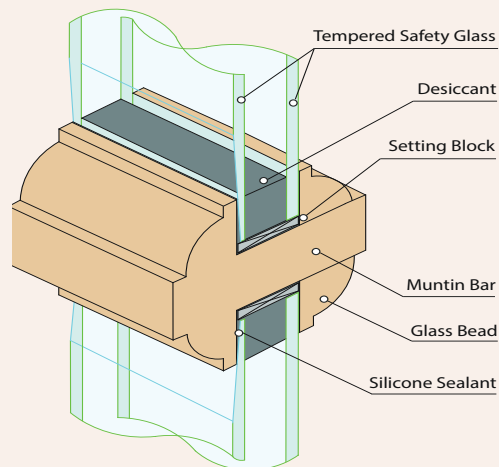

TDL Muntin Bar at Glass

To order a True Divided Lite Textured Glass Option, add a glass code below to the end of a TDL stock number.

Example: 3068 Mahogany 4 Lite 1 Panel with Rain glass: **M4L1P3068RN**

WA - Water

BQ - Baroque

FL - Flemish

RE - Reeded

SR - Small Reeded

RN - Rain

ST - Stippolyte

SN - Satin Etch

2 Lite 1 Panel Sidelite

Mahogany TDL Door

Size Stock Number
36" M4L2P3068

Mahogany TDL Sidelite

Size Stock Number
12" M2LSL1068
14" M2LSL1268

Glass

Clear Beveled Low-E Insulated

Note: 12" sidelites have no raised moulding.