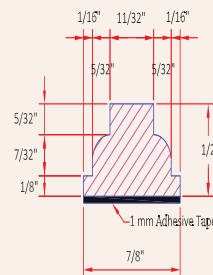

Size Stock Number
8' MSDLBAR7880

Available door unit configurations: 1-3, 8

See page 5 for more information.