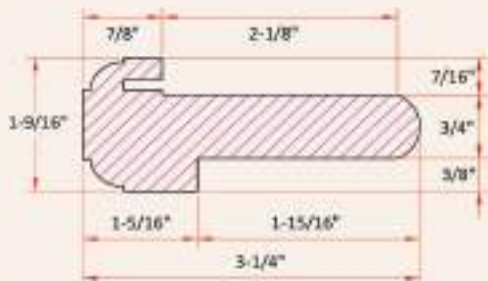

MTAST3480 3/4" Mahogany T-Astragal 8-0 96" (1-3/4" thick door)
KATAST3480 3/4" Knotty Alder T-Astragal 8-0 96" (1-3/4" thick door)

Scale: 1:2