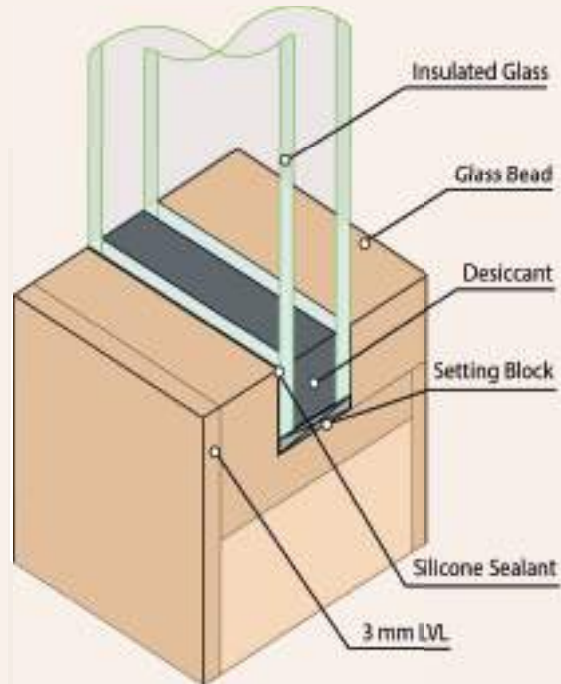

Insulated Glass Cross Section

Isometric view with beveled glass