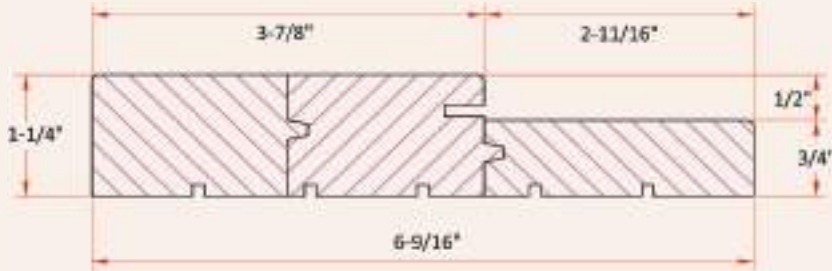

JAMB COMPONENTS

MJ680-2 6-9/16" Mahogany Jamb 8-0 100" (2-1/4" thick door)
KAJ680-2 6-9/16" Knotty Alder Jamb 8-0 100" (2-1/4" thick door)