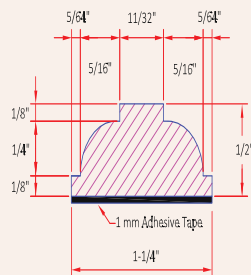

Simulated Divided Lite Bar

Size Stock Number
8' MSDLBAR11480