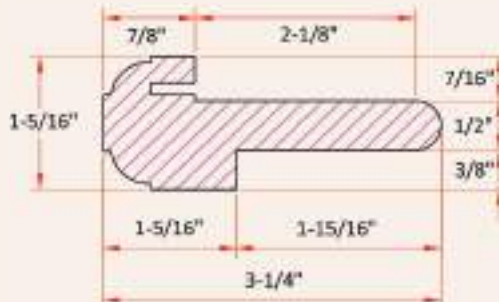

MTAST1280 1/2" Mahogany T-Astragal 8-0 96" (1-3/4" thick door)
KATAST1280 1/2" Knotty Alder T-Astragal 8-0 96" (1-3/4" thick door)