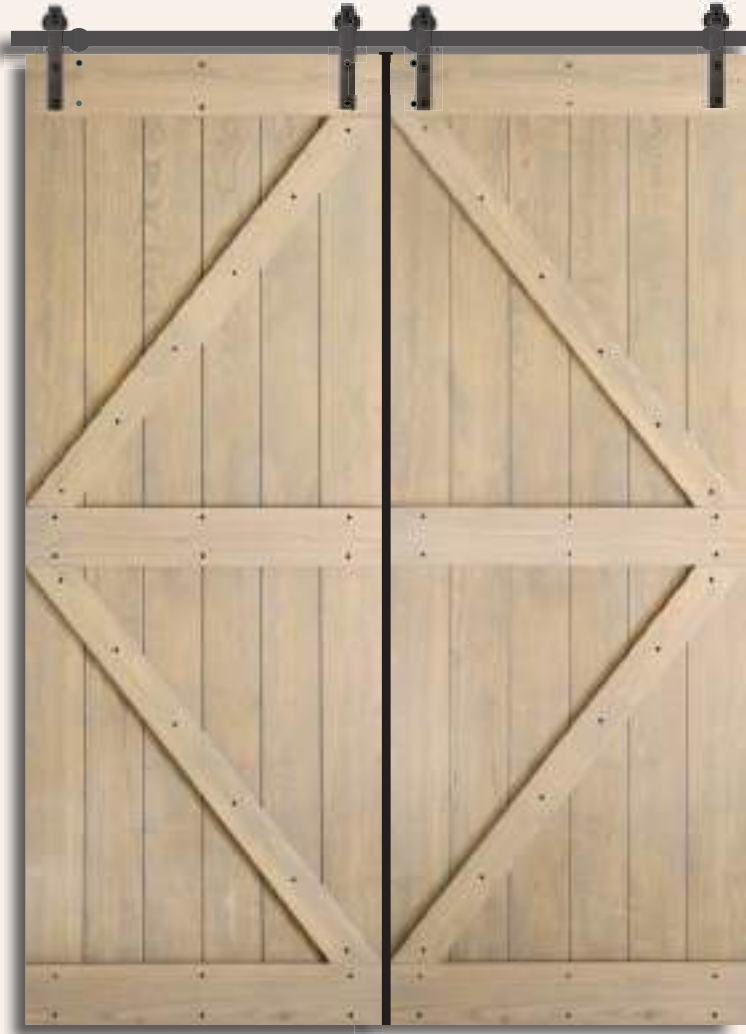

Barn Door Collection

The Barn Door Collection features the classic X and Z Barn Door profiles.