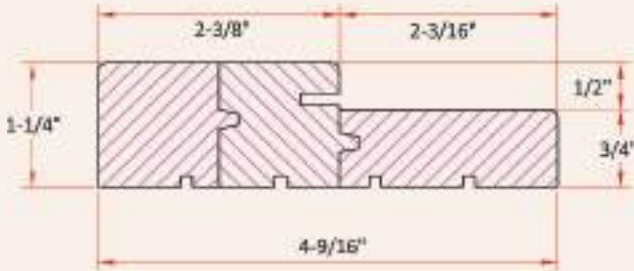

MJ480 4-9/16" Mahogany Jamb 8-0 100" (1-3/4" thick door)
KAJ480 4-9/16" Knotty Alder Jamb 8-0 100" (1-3/4" thick door)