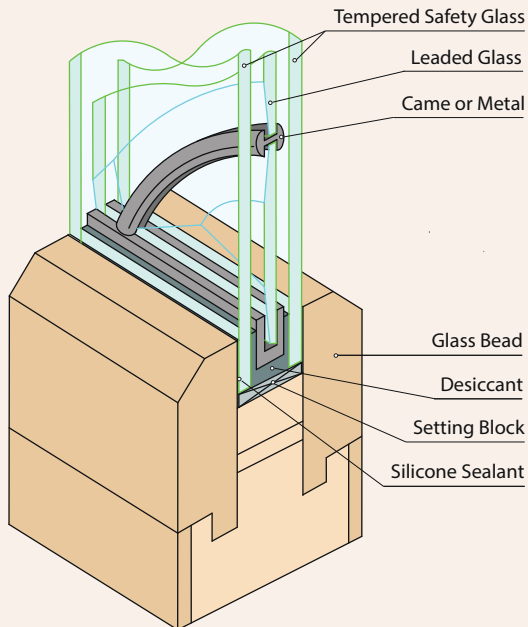

Knotty Alder Cross Section

Isometric Knotty Alder Door Cross Section at Leaded Glass