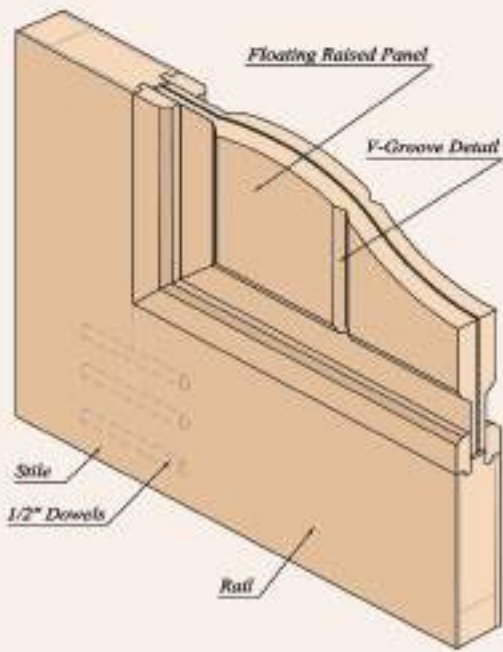

Knotty Alder Door Corner

Available door unit configurations: 1-4, 8-9
See page 5 for more information.