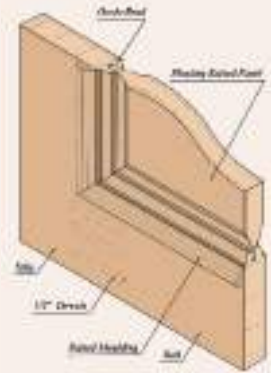

## Mahogany Collection

The Mahogany Collection offers an extensive selection and a great value in an entry door. Featuring true Ovolo cove and bead construction with engineered stiles and rails, 1-3/4" thick Mahogany Collection doors are a source of pride and accomplishment for their owners. Available in 6'8" and 8'0" heights and in 2'6", 2'8", 3'0" and 3'6," widths depending on model, the Mahogany Collection has the size you need in stock. Sidelites are available in 12" and 14" widths with matching transoms in several styles and configurations. Select Mahogany Collection profiles are also available in 2-1/4" thickness. Many True Divided Lite Collection doors share the Mahogany Collection construction details.