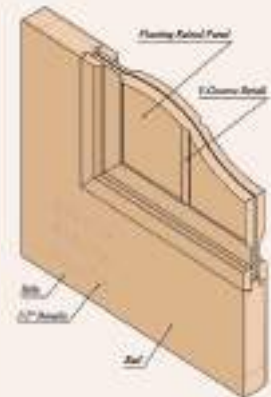

Knotty Alder Cross Section

4 Contemporary Collection

The Contemporary Collection doors feature clean, modern construction details. Square edged, flush glass bead creates their contemporary, modern appearance. Engineered wood stiles and rails with multiple hardwood dowels at their connection points assure the homeowner of a beautiful, safe, solid and stable hardwood door.