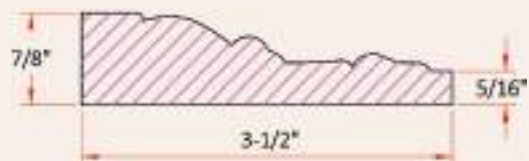

MSC80 Mahogany 1x4 Casing 8-0 104"  
KASC80 Knotty Alder 1x4 Casing 8-0 104"

MCSG380 Mahogany Casing 8-0 104"  
KACSG380 Knotty Alder Casing 8-0 104"