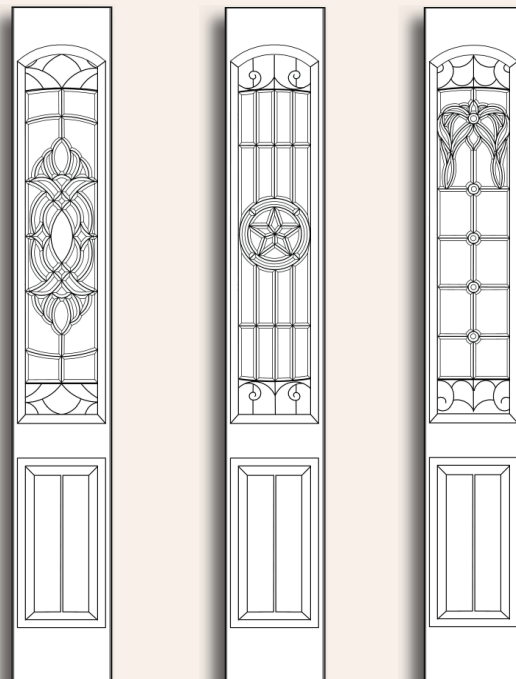

Arch 1/2 Lite Sidelite

Bowie

Kerrville

Mason

Available door unit configurations: 1-3, 8
See page 5 for more information.