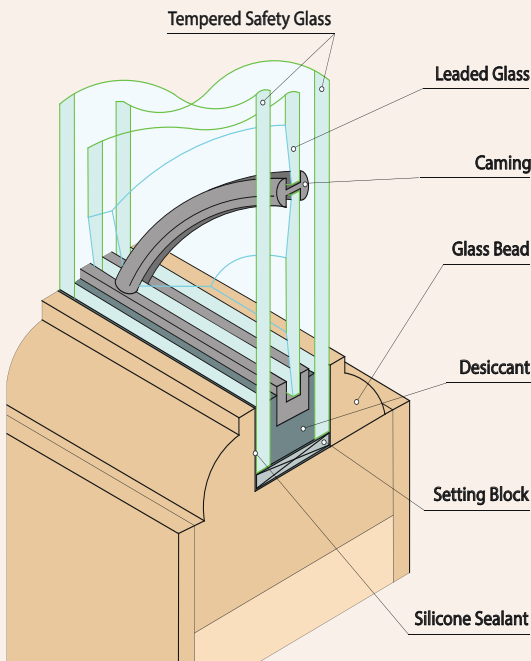

Cross Section at Insulated Ledged Glass

True Divided Lite Collection

The True Divided Lite (TDL) Collection makes a classic addition to any home, complementing a wide range of architectural styles. 1-3/4" thick TDL Collection doors feature individual panes of insulated glass for beauty, strength and security. In addition to a standard glass, 8 textured glass options are offered. See page 102.

Barn Door Collection

The Barn Door Collection features the classic X and Z profiles. A 1" solid laminate core has 3/4" plank overlays that create the popular barn door appearance. Coordinating barn door hardware in Matte Black and Stainless Steel finishes completes this exciting new entryway option.