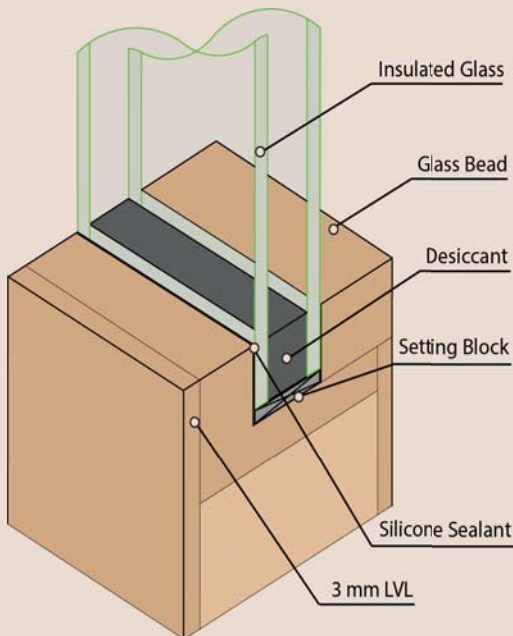

Contemporary

3080 3 Lite

Mahogany Door

Size	Stock Number	Glass
36"	M3GPWRN3080	1
36"	M3GPWR3080	2
36"	M3GPWSR3080	3
36"	M3GPWSN3080	4
36"	M3GPWD3080	5
36"	M3GPWSB3080	6

Insulated Glass Options

1. 1 Rain
2. 2 Reeded
3. 3 Small Reeded
4. 4 Satin
5. 5 Digital
6. 6 Sandblast, Clear Border

Shown with Satin Glass

3080 5 Lite

Mahogany Door

Size	Stock Number	Glass
36"	M5GPWRN3080	1
36"	M5GPWR3080	2
36"	M5GPWSR3080	3
36"	M5GPWSN3080	4
36"	M5GPWD3080	5
36"	M5GPWSB3080	6

Insulated Glass Options

1. 1 Rain
2. 2 Reeded
3. 3 Small Reeded
4. 4 Satin
5. 5 Digital
6. 6 Sandblast, Clear Border

Shown with Sandblast, Clear Border Glass

3080 6 Lite Horizontal

Mahogany Door

Size	Stock Number	Glass
36"	M6HGRN3080	1
36"	M6HGR3080	2
36"	M6HGSR3080	3
36"	M6HGSN3080	4
36"	M6HGD3080	5
36"	M6HGSB3080	6

Insulated Glass Options

1. 1 Rain
2. 2 Reeded
3. 3 Small Reeded
4. 4 Satin
5. 5 Digital
6. 6 Sandblast, Clear Border

Shown with Rain Glass